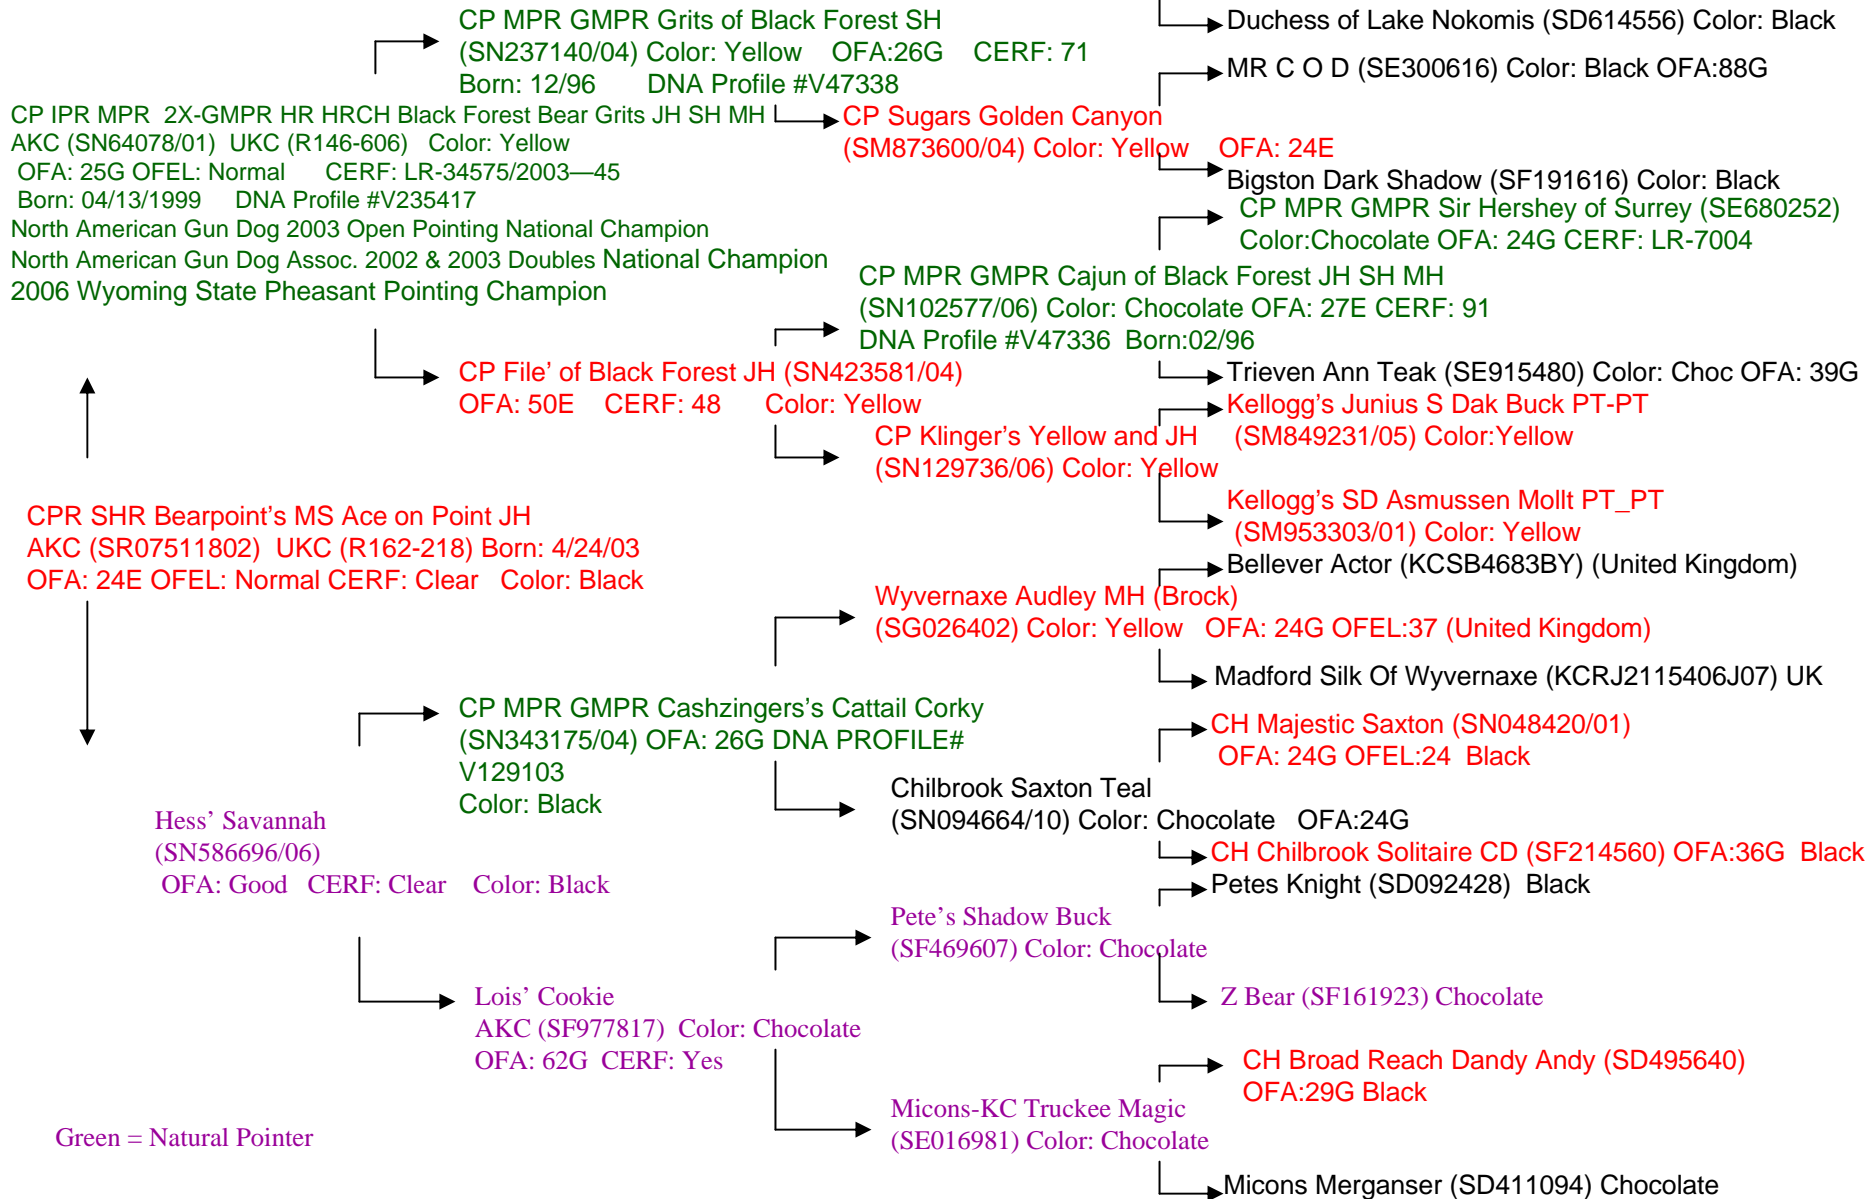

**Pedigree of Ace ~ www.bearpointkennel.com**  
**Bearpoint Kennel, Larkspur, CO**

Green = Natural Pointer