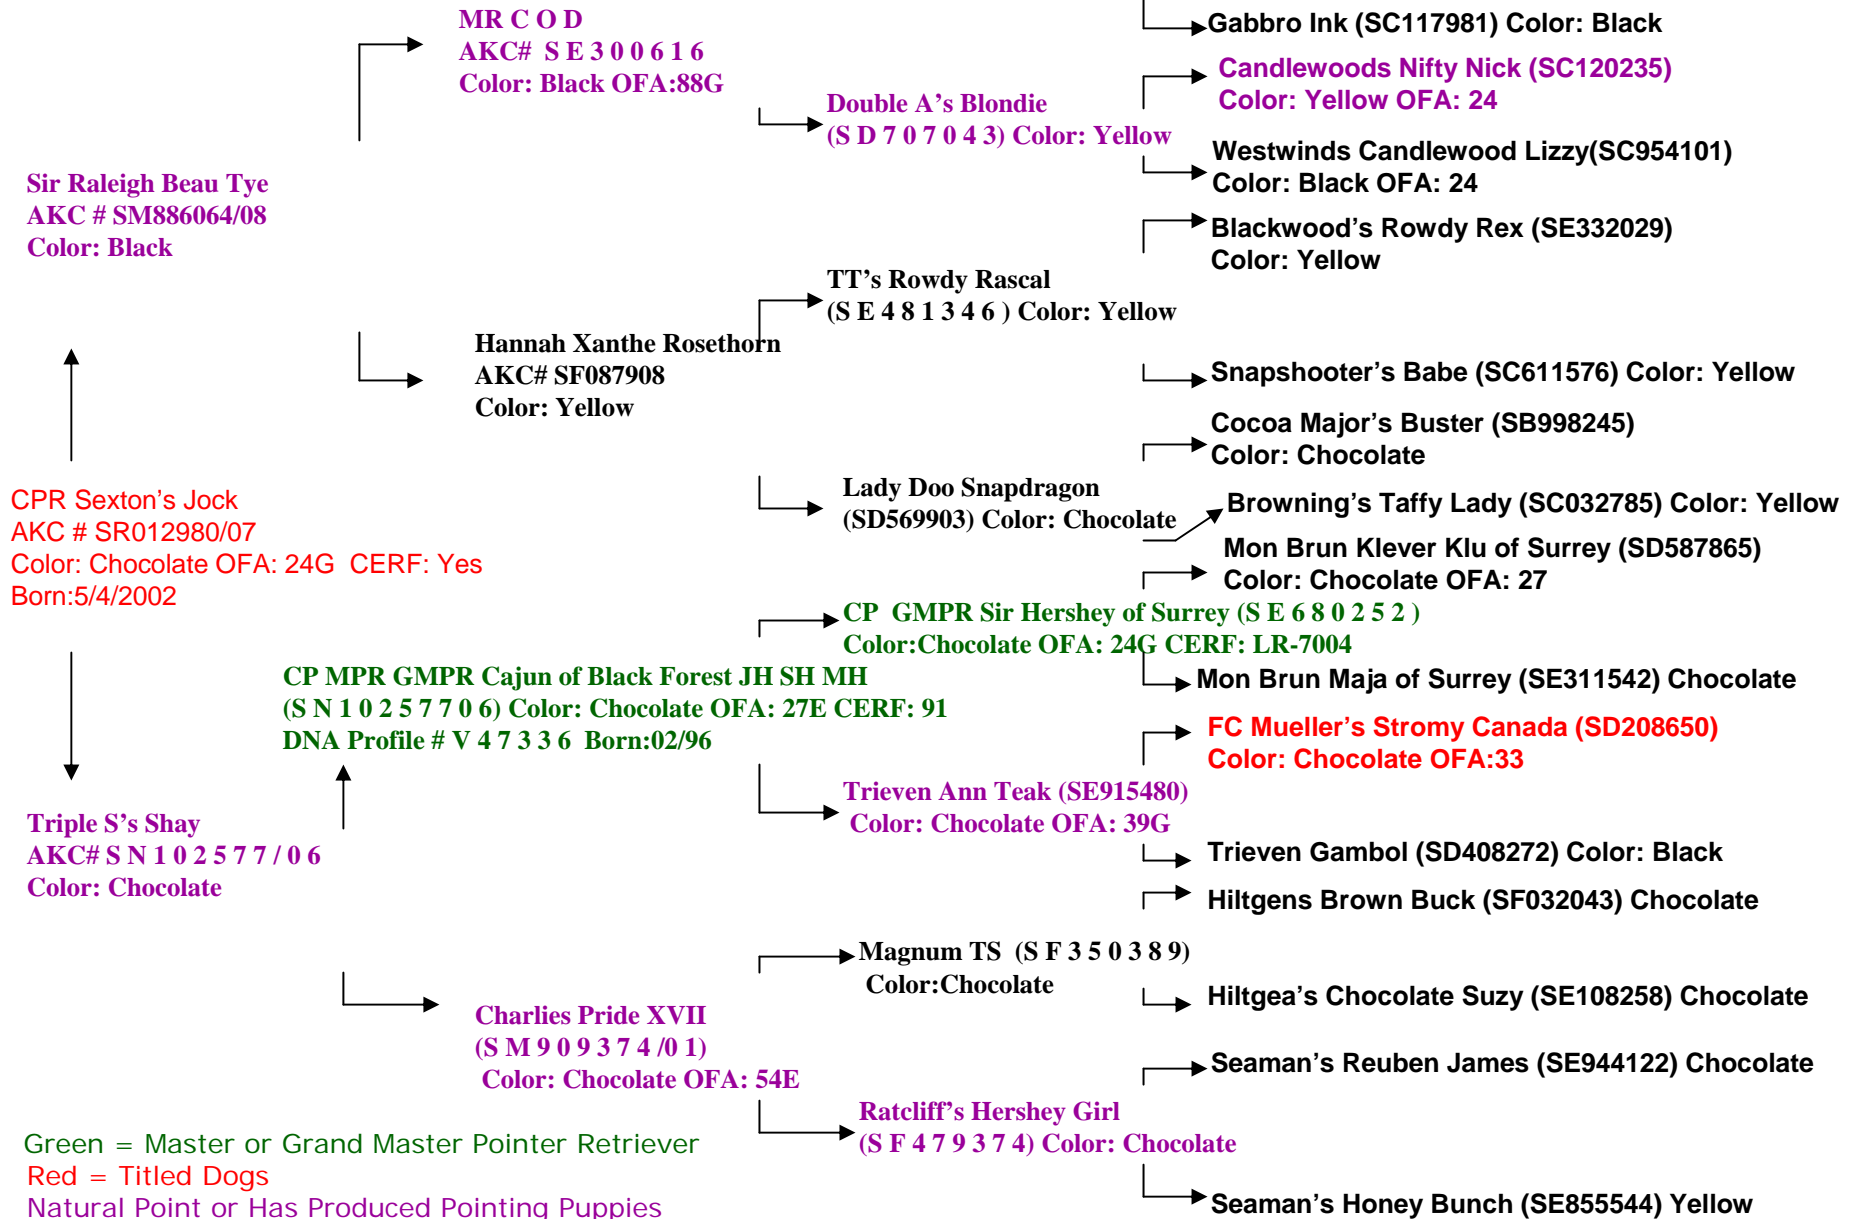

Pedigree of Jock ~ www.bearpointkennel.com
Bearpoint Kennel, Larkspur, CO

Green = Master or Grand Master Pointer Retriever
Red = Titled Dogs
Natural Point or Has Produced Pointing Puppies