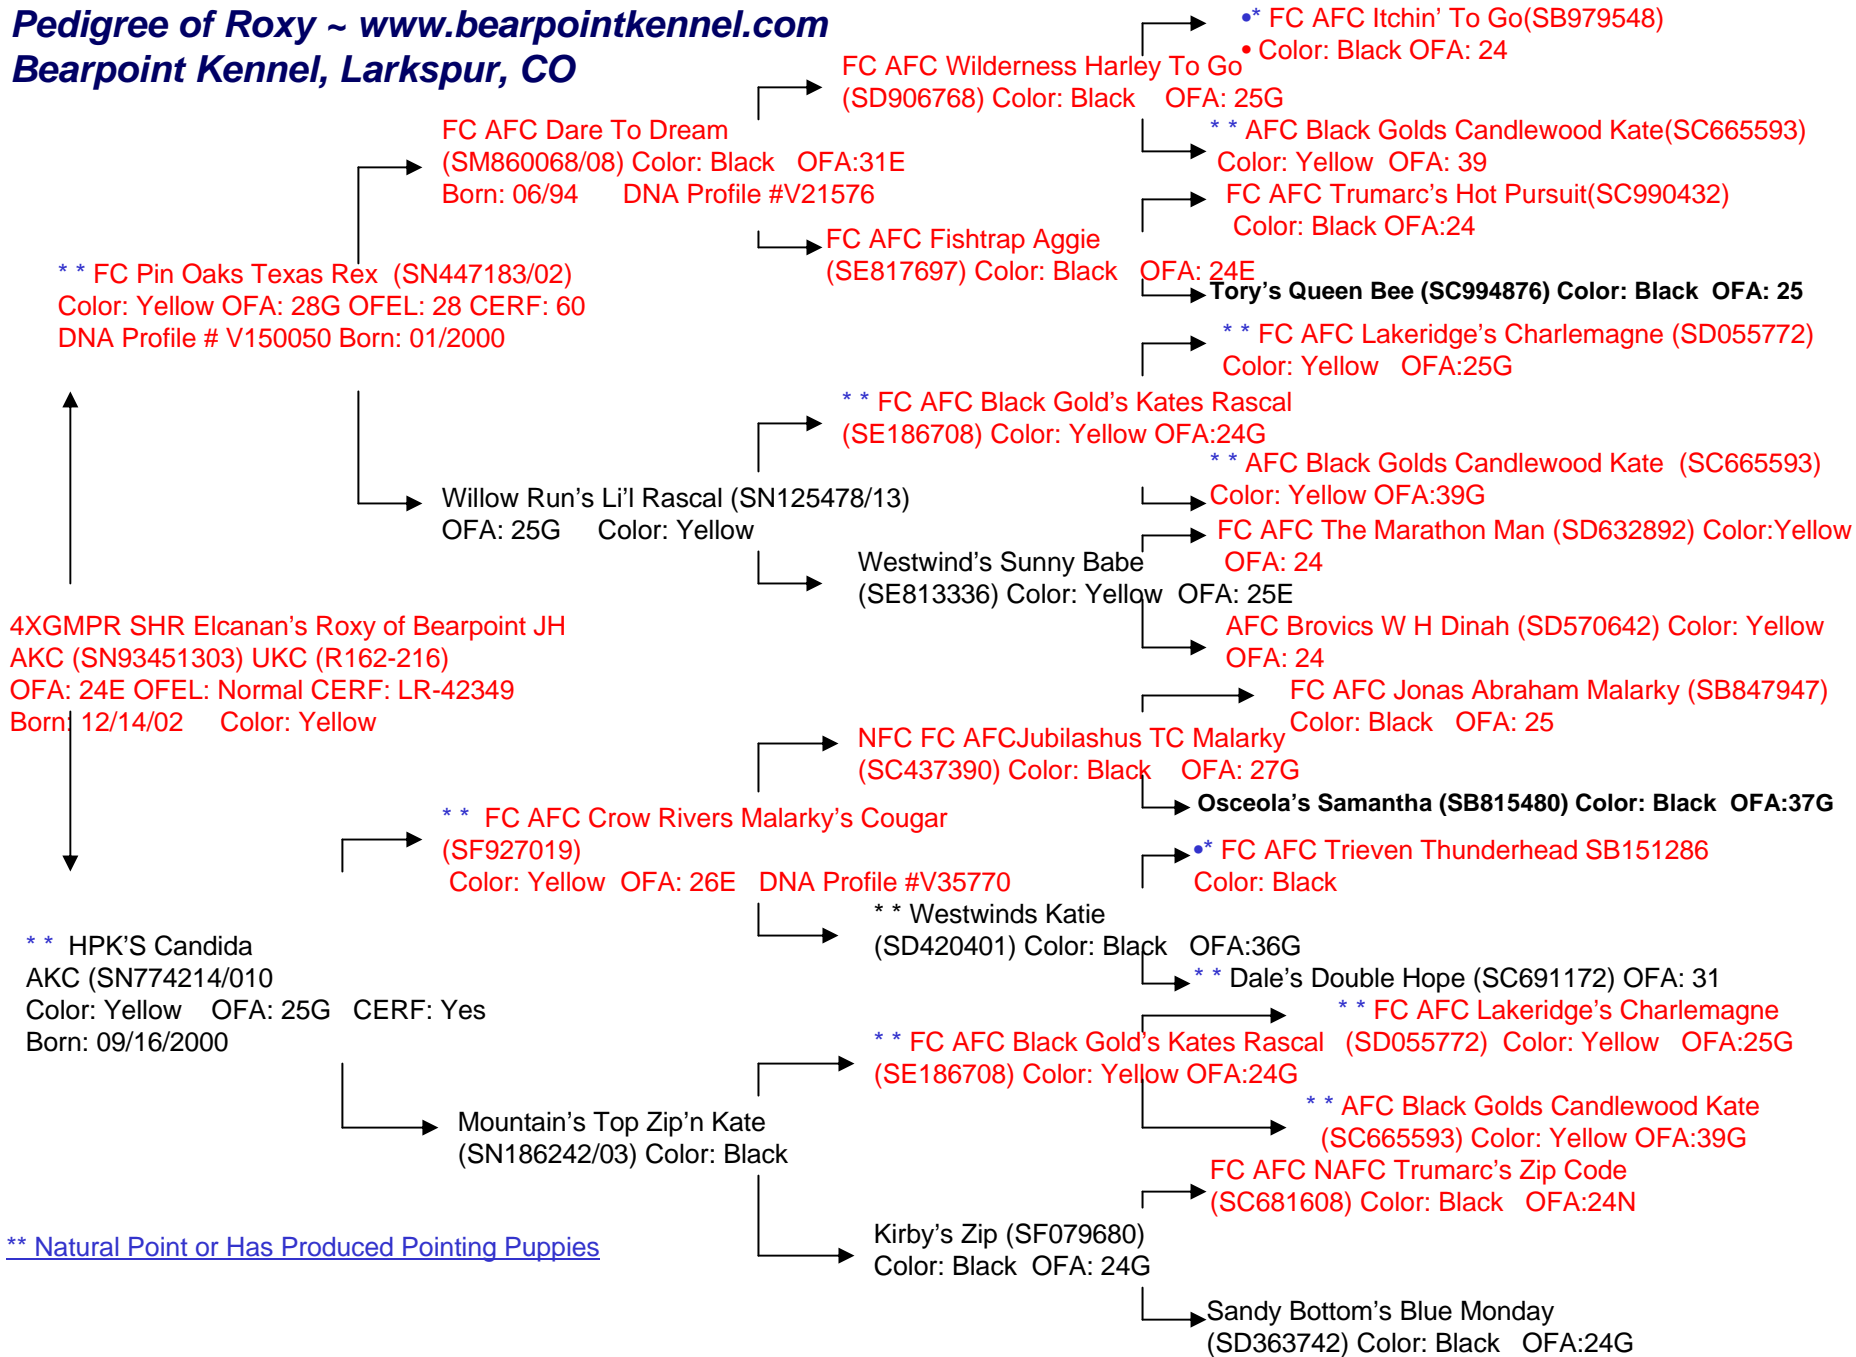

**Pedigree of Roxy ~ www.bearpointkennel.com**  
**Bearpoint Kennel, Larkspur, CO**

\*\* Natural Point or Has Produced Pointing Puppies